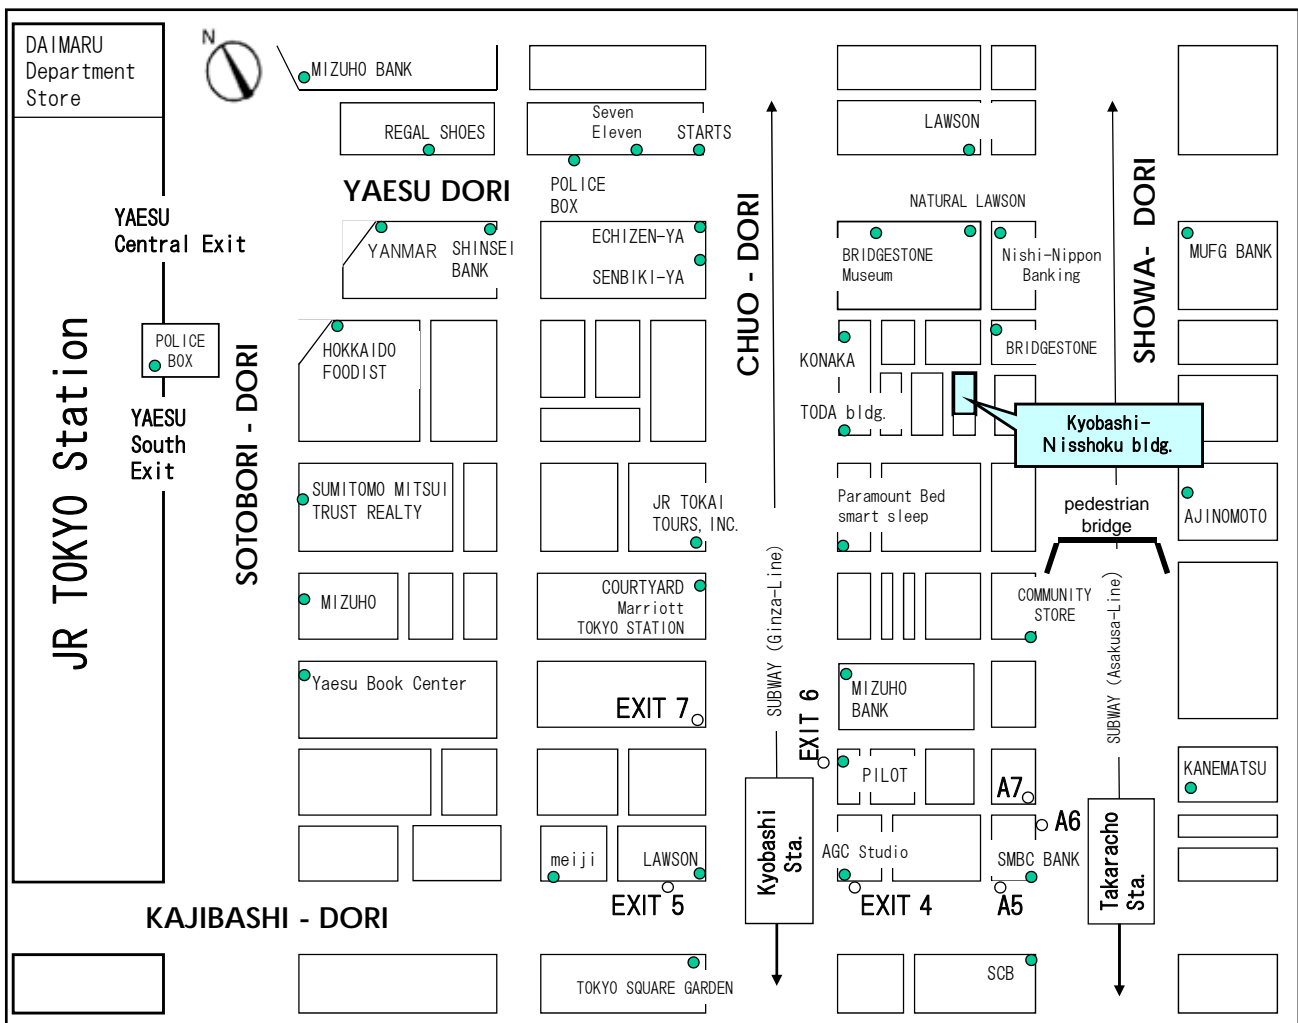

# SIKs&Co.

**Kyobashi Office**  
 8TH FLOOR KYOBASHI-NISSHOKU BUILDING  
 8-7, KYOBASHI 1-CHOME, CHUO-KU  
 TOKYO JAPAN  
 Phone:81-3-3538-5680 FAX:81-3-3538-5686  
<http://www.siks.jp>

- 8 minute walk from JR Tokyo Station, Yaesu Central Exit
- 5 minute walk from Kyobashi Station, Exit 6 or 7 of Tokyo Metro Ginza Line
- 4 minute walk from Takaracho Station, Exit A5, A6 or A7 of Toei Subway Asakusa Line