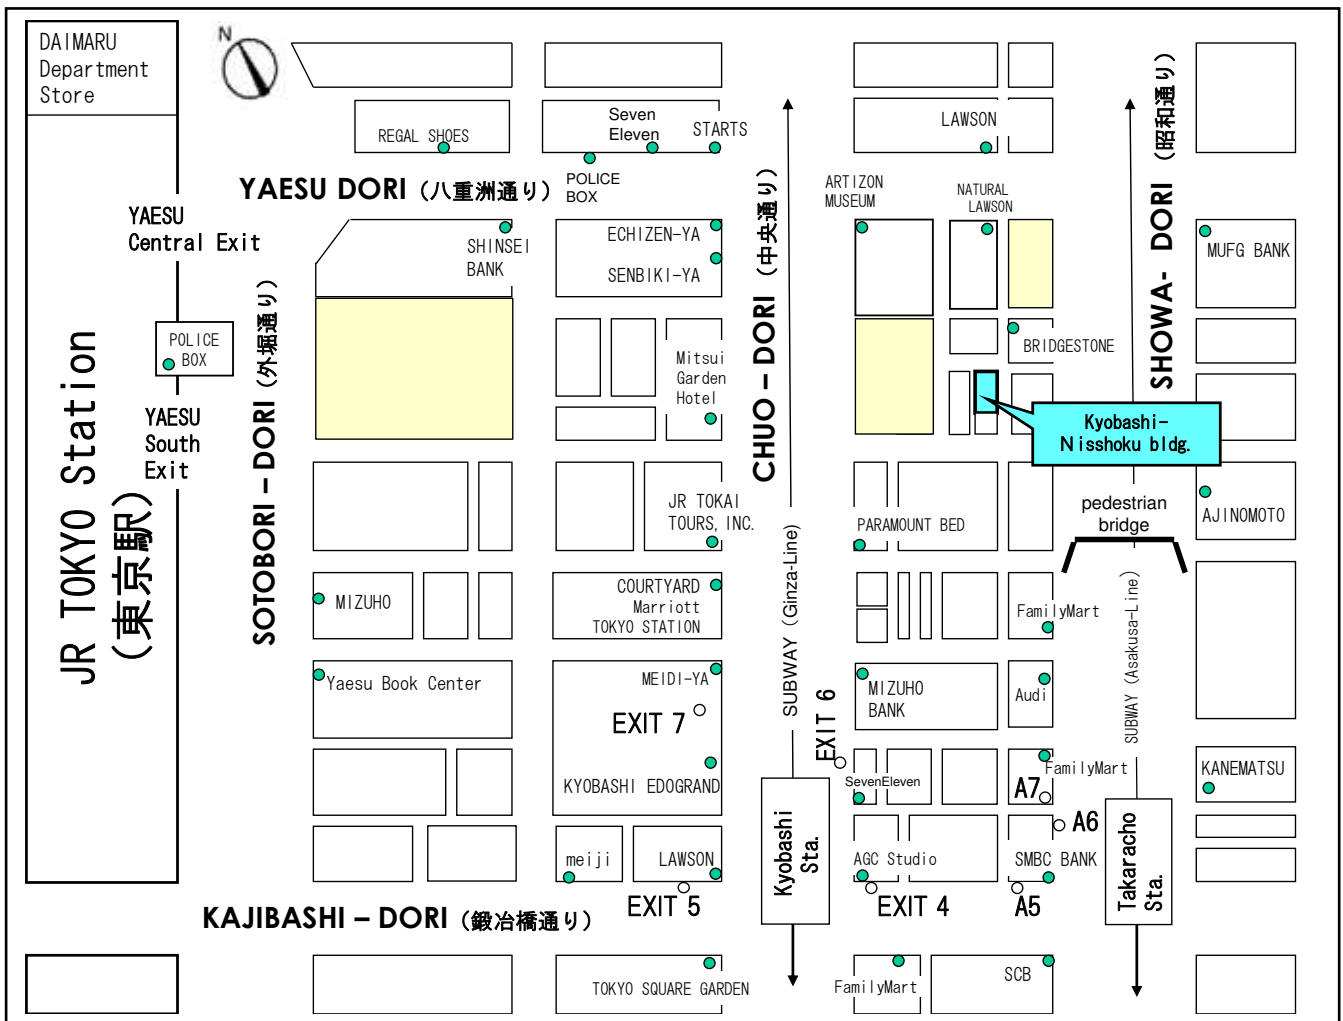

SIKs&Co.

Kyobashi Office
 8TH FLOOR KYOBASHI-NISSHOKU BUILDING
 8-7, KYOBASHI 1-CHOME, CHUO-KU
 TOKYO JAPAN
 Phone:81-3-3538-5680 FAX:81-3-3538-5686
<http://www.siks.jp>

Under construction

- 7 minute walk from JR Tokyo Station, Yaesu Central Exit
- 5 minute walk from Kyobashi Station, Exit 6 or 7 of Tokyo Metro Ginza Line
- 4 minute walk from Takaracho Station, Exit A5 or A6 of Toei Subway Asakusa Line