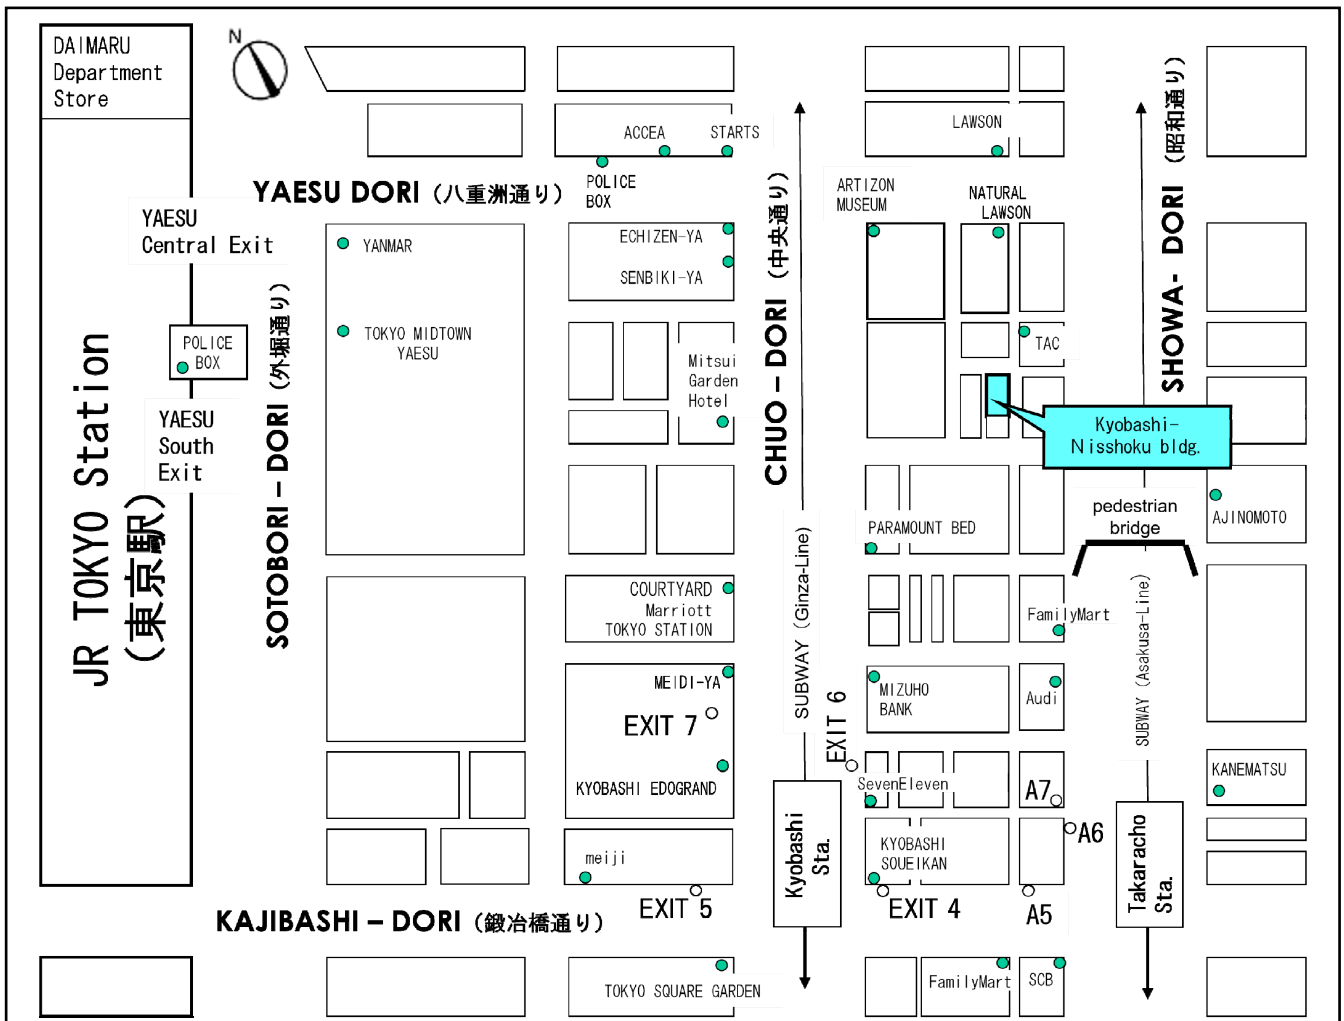

SIKs&Co.

Kyobashi Office
8TH FLOOR KYOBASHI-NISSHOKU BUILDING
8-7, KYOBASHI 1-CHOME, CHUO-KU
TOKYO JAPAN
Phone:81-3-3538-5680 FAX:81-3-3538-5686
<https://www.siks.jp/>

- 7 minute walk from JR Tokyo Station, Yaesu Central Exit
- 5 minute walk from Kyobashi Station, Exit 6 or 7 of Tokyo Metro Ginza Line
- 4 minute walk from Takaracho Station, Exit A5 or A6 of Toei Subway Asakusa Line